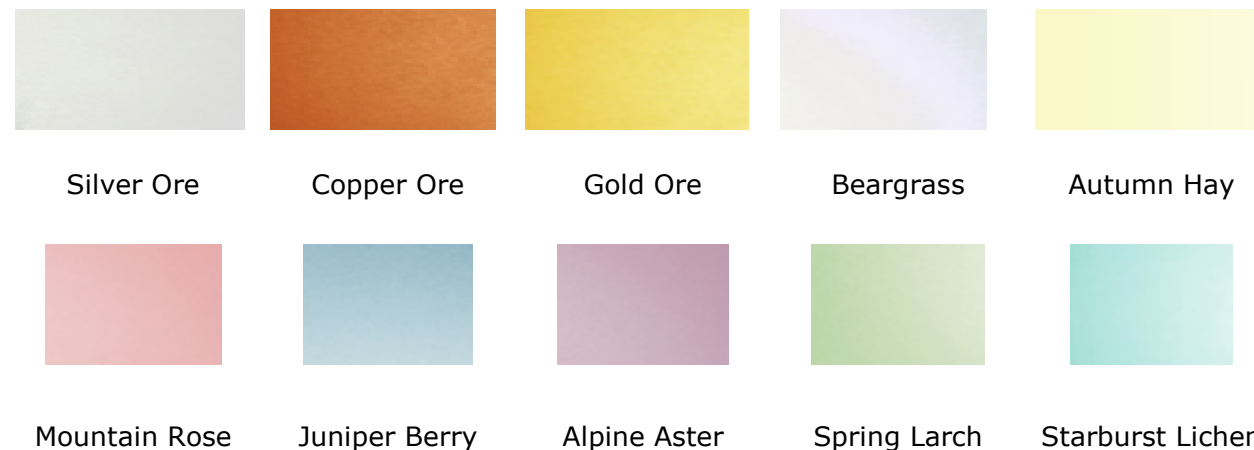

METALLIC & PEARLESCENT PAPERS

These metallic, iridescent & pearlescent papers are the finest available. They are double sided, & offer a striking reflective finish. The tiny embedded crystals give an astral effect to your most sophisticated designs. Papers come in Cover and Text weights. Coordinating Envelopes Available.

Curious Metallics

Aspire Petallics (Metallic)

Stardream Metallics

Page 1 of 2
*Continued on
next page*

Amber

Amethyst

Anthrocite

Antique Gold

Gray

Celedon

Blue

Shell

Sand

Antique Gold

Aged

Royal Fiber (Non-Metallic) Smooth Surface, imbedded with fibers & flecks

REGULAR & SPECIALTY RIBBONS

We offer satin, grosgrain, organza, stain-edge organza and specialty ribbons in a wide variety of colors and patterns. Satin & Organza have the most color variety and come in 1/8", 3/8", 5/8", 7/8", 1" and 1.5". Our other ribbons are available in either 3/8", 5/8" or 7/8" only.